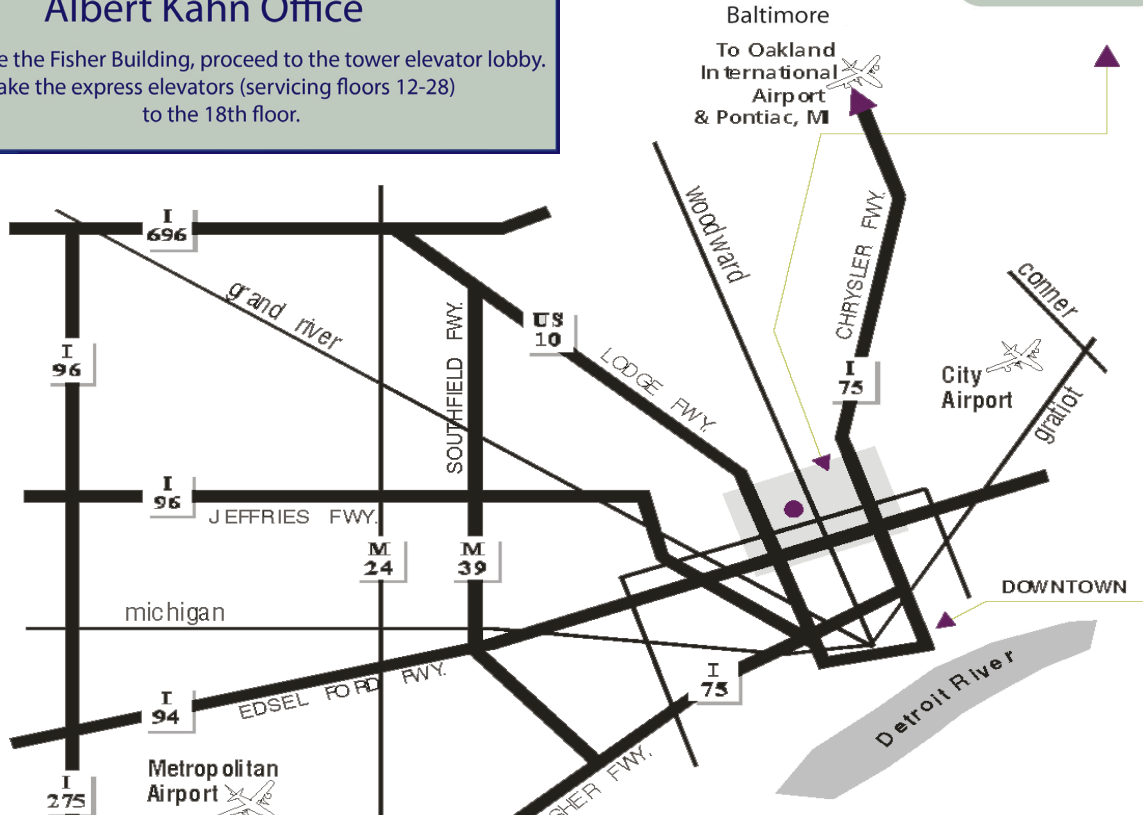

Park Here

Albert Kahn Office

Once inside the Fisher Building, proceed to the tower elevator lobby. Take the express elevators (servicing floors 12-28) to the 18th floor.

The Fisher Building
 3011 W. Grand Blvd., Suite 1800
 Detroit, MI 48202-3000
 313.202.7000
 architecture | engineering | planning | design | management